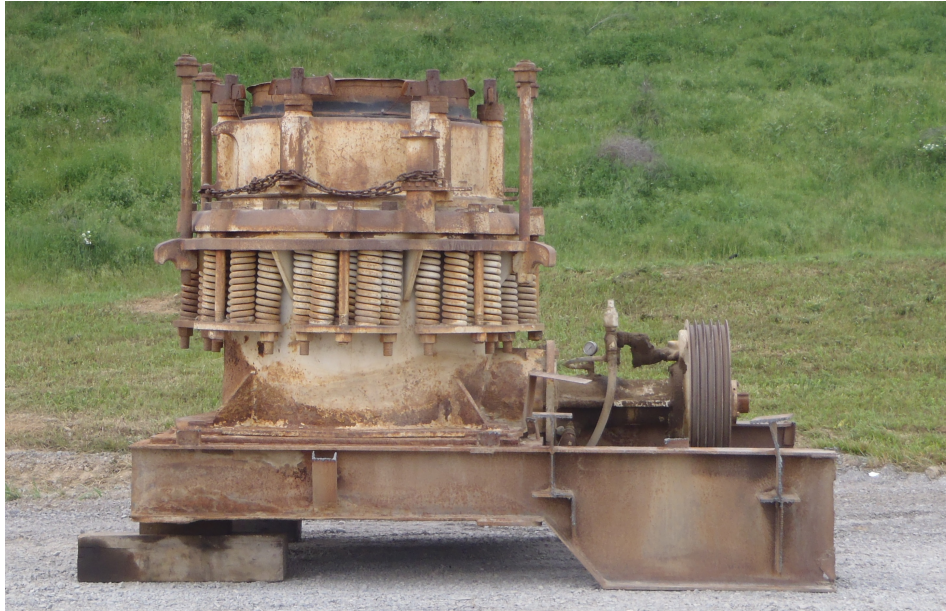

Technical Data

3' Symons Cone Serial # 3955

CONE CRUSHER

Crusher will be completely disassembled and all needed repairs will be made and parts replaced as needed.

Features:

- Course Bowl
- Crusher liners
- Crusher sheave
- Package Lube System
- Less drive motor and motor controls